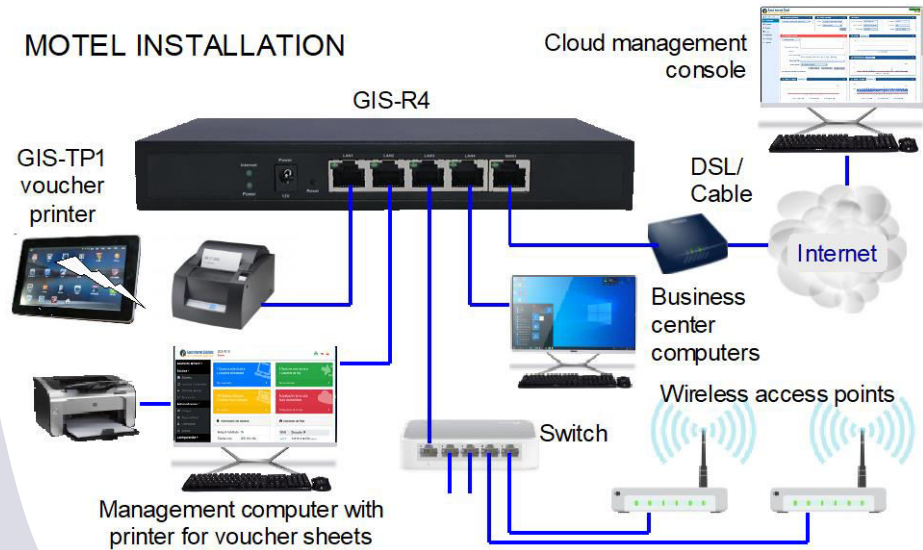

MOTEL INSTALLATION