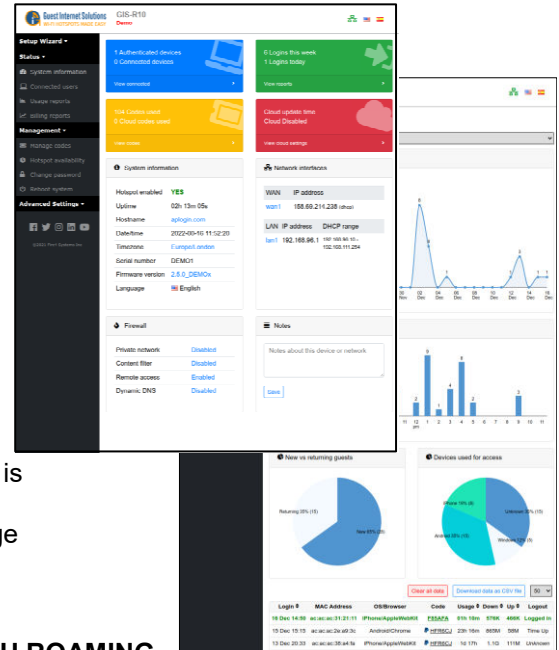

NEW GENERATION SOFTWARE

Guest Internet products have new generation software that is easier to use, has faster performance and adds a range of new features that include cellular roaming and VLAN.